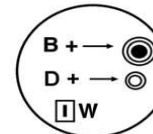

B+ BATTERY (+)
D+ TRIO / LAMP
W "W" CONNECTION
(REVOLUTION METER)

MOTORES: D. DI.