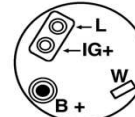

B+ BATTERY (+)
IG IGNITION (+)
L LAMP
W "W" CONNECTION
(REVOLUTION METER)

MOTORES: INJ.