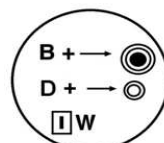

B+ BATTERY (+)
D+ TRIO / LAMP
W "W" CONNECTION
(REVOLUTION METER)

MOTORES: D. DTI.