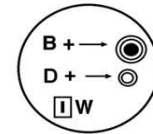

B+ BATTERY (+)
D+ TRIO / LAMP
W "W" CONNECTION
(REVOLUTION METER)

MOTORES: TDI. D. INJ.