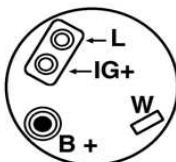

MOTORES: INJ.

B+ BATTERY (+)
IG IGNITION (+)
L LAMP
W "W" CONNECTION
(REVOLUTION METER)