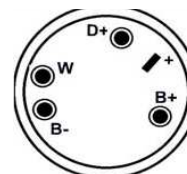

B+ BATT (+)
+ POSITIVE
B- BATT (-)
D+ TRIO / LAMP
W "W" CONNECTION
(REVOLUTION METER)