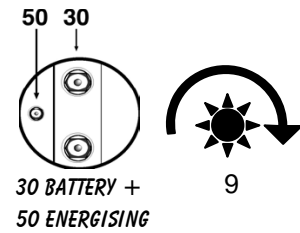

F435352

12V. 1,7KW.

CRUCE DE REFERENCIAS:
0001109026, 0001110017,
0001110056, 580292, 582036,
9101009880, 91040098, D7R2,
13240, CS373, CS1177, CS594.

CITROEN BERLINGO, BX, C15, C25, C4, C5, C8, DISPATCH, EVASION, JUMPER, JUMPY, RELAY, SYNERGIE, VISA, XANTIA, XM, XSARA, ZX. PEUGEOT 205, 206, 305, 306, 307, 309, 405, 406, 407, 605, 607, 806, 807, BOXER, EXPERT, PARTNER.

MOTORES: D.TD. Y HDI.

F436852

12V. 1,2KW.

CRUCE DE REFERENCIAS:
0001112007, 534054, 534055, 5802C9,
95667753, 96052193, D6RA10, D6RA20,
D6RA5, D7E25, 13850, CS581.

CITROEN AX, BERLINGO, BX, C15, C2, C4, SAXO, XSARA, ZX, PEUGEOT 106, 205, 206, 207, 306, 307, 309, 405, PARTNER.

MOTORES: INJ.

F436752

12V. 1,2KW.

CRUCE DE REFERENCIAS:
0001107019, 0001107063,
66925156, 5802E4, 5802F4,
D6RA16, D6RA161, D6RA23,
D6RA38, D6RA66, D6RA661,
16530, CS566.

CITROEN BERLINGO, BX, EVASION, JUMPE, XANTIA, XM, XSARA, ZX, PEUGEOT 205, 306, 405, 406, 605, 806, BOXER, EXPERT, PARTNER.

MOTORES: INJ.

F4316950

12V. 2,2KW.

CRUCE DE REFERENCIAS:
0001218157, 0001223001,
147363808, 147548908, D7R57,
16950, CS885.

CITROEN JUMPER, RELAY, PEUGEOT 605, BOXER.

MOTORES: TDI.

F4317020

12V. 2,2KW.

CRUCE DE REFERENCIAS:
0001218159, 1300198080,
17020, CS973.

CITROEN JUMPER, RELAY, PEUGEOT BOXER.

MOTORES: HDI.

F438952

12V. 2,3KW.

CRUCE DE REFERENCIAS:
0001223013, 1329201080,
46758240, 8029647, 18960, CS1198.

CITROEN JUMPER, RELAY, PEUGEOT, BOXER.

MOTORES: JTD. Y HDI.