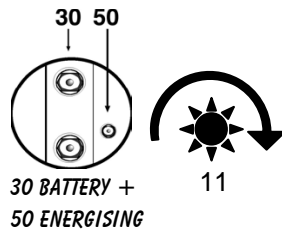

F435352

12V. 1,7KW.

CRUCE DE REFERENCIAS:
0001109026, 0001110017,
0001110056, 580292, 582036,
9101009880, 91040098, D7R2,
13240, CS373, CS1177, CS594.

CITROEN BERLINGO, BX, C15, C25, C4, C5, C8, DISPATCH, EVASION, JUMPER, JUMPY, RELAY, SYNERGIE, VISA, XANTIA, XM, XSARA, ZX. PEUGEOT 205, 206, 305, 306, 307, 309, 405, 406, 407, 605, 607, 806, 807, BOXER, EXPERT, PARTNER.

MOTORES: D.TD. Y HDI.

F436852

12V. 1,2KW.

CRUCE DE REFERENCIAS:
0001112007, 534054, 534055, 5802C9,
95667753, 96052193, D6RA10, D6RA20,
D6RA5, D7E25, 13850, CS581.

CITROEN AX, BERLINGO, BX, C15, C2, C4, SAXO, XSARA, ZX, PEUGEOT 106, 205, 206, 207, 306, 307, 309, 405, PARTNER.

MOTORES: INJ.

F436752

12V. 1,2KW.

CRUCE DE REFERENCIAS:
0001107019, 0001107063,
66925156, 5802E4, 5802F4,
D6RA16, D6RA161, D6RA23,
D6RA38, D6RA66, D6RA661,
16530, CS566.

CITROEN BERLINGO, BX, EVASION, JUMPE, XANTIA, XM, XSARA, ZX, PEUGEOT 205, 306, 405, 406, 605, 806, BOXER, EXPERT, PARTNER.

MOTORES: INJ.

F4316950

12V. 2,2KW.

CRUCE DE REFERENCIAS:
0001218157, 0001223001,
147363808, 147548908, D7R57,
16950, CS885.

CITROEN JUMPER, RELAY, PEUGEOT 605, BOXER.

MOTORES: TDI.

F4317020

12V. 2,2KW.

CRUCE DE REFERENCIAS:
0001218159, 1300198080,
17020, CS973.

CITROEN JUMPER, RELAY, PEUGEOT BOXER.

MOTORES: HDI.

F438952

12V. 2,3KW.

CRUCE DE REFERENCIAS:
0001223013, 1329201080,
46758240, 8029647, 18960, CS1198.

CITROEN JUMPER, RELAY, PEUGEOT, BOXER.

MOTORES: JTD. Y HDI.